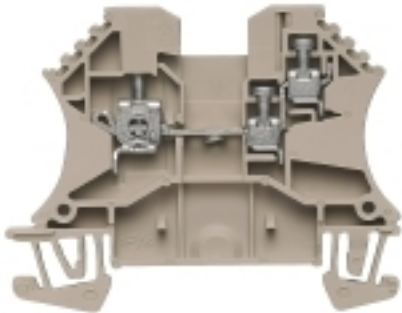

W-Series
WDU 2.5/1.5/ZR

Weidmüller Interface GmbH & Co. KG
Klingenbergstraße 16
D-32758 Detmold
Germany
Fon: +49 5231 14-0
Fax: +49 5231 14-292083
www.weidmueller.com

The versatile and extensive range of products - from 0.05 mm² to 300 mm² - means that you have diverse options for your applications at your disposal.

Hardened steel for mechanical strength and high-quality tinned copper for optimum conductivity. All materials comply with RoHS requirements and have been tested to current environment guidelines.

General ordering data

Type	WDU 2.5/1.5/ZR
Order No.	1024700000
Version	Feed-through terminal, Screw connection, 2.5 mm², 800 V, 24 A, Dark Beige
GTIN (EAN)	4008190008833
Qty.	100 pc(s).